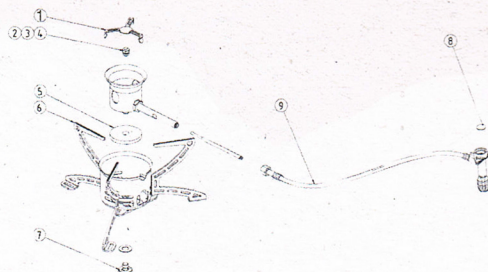

### 327883 VARIFUEL

- 1: 730650 O-ring (for old fuel pump)
- 732930 O-ring (for ErgoPump)
- 2: 721860 Hose (for old fuel pump)
- 732490 Hose (for ErgoPump)
- 3: 730680 Flame spreader
- 4: 730670 Jet nipple 0.28 mm
- 5: 730660 Jet nipple 0.35 mm
- 6: 730640 Gasket
- 7: 721450 Priming pad
- 8: 730610 Cleaning wire
- 9: 732220 Stove body
- 10: 730630 Washer
- 11: 730620 Brass nut
- 731860 Multi tool
- 731910 Cleaning needle
- 721290 Service & maintenance kit

### 328883/84 MULTIFUEL

- 1: 732440 O-ring
- 2: 721360 Hose incl. valve
- 3: 730680 Flame spreader
- 4: 730670 Jet nipple 0.28 mm
- 5: 730660 Jet nipple 0.35 mm
- 6: 730640 Gasket
- 7: 721450 Priming pad
- 8: 730610 Cleaning wire
- 9: 732220 Stove body
- 10: 730630 Washer
- 11: 730620 Brass nut
- 731860 Multi tool
- 731910 Cleaning needle
- 721290 Service & maintenance kit

### 328894 MULTIFUEL EX (2007-2010)

- 1: 731870 Flame spreader
- 2: 730670 Jet nipple 0.28 mm
- 3: 731800 Jet nipple 0.37 mm
- 4: 731790 Jet nipple 0.45 mm
- 5: 731780 Priming pad
- 6: 733940 Stove body
- 7: 731940 Brass screw
- 732440 O-ring
- 721360 Hose incl. valve
- 731860 Multi tool
- 733930 Multi tool
- 731910 Cleaning needle
- 731770 Service & maintenance kit
- 734960 Pump connection part for 732230 & 732231

### 328984 OMNIFUEL

- 1: 731870 - Flame spreader
- 2: 730670 - Jet nipple 0.28 mm
- 3: 731800 - Jet nipple 0.37 mm
- 4: 731790 - Jet nipple 0.45 mm
- 5: 731780 - Priming pad
- 6: 731880 - Holder for priming pad
- 7: 733940 - Stove body
- 8: 732440 - O-ring
- 9: 731930 - Hose incl. valve
- 10: 731900 - Spindle incl. o-ring
- 11: 731940 - Brass screw
- 12: 731920 - Thread handle
- 731860 - Multi tool
- 731910 - Cleaning needle