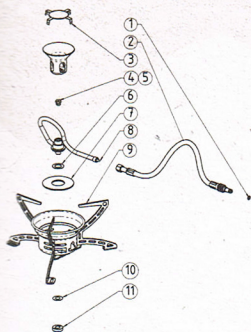

### 327883 VARIFUEL

- 1: 730650 O-ring (for old fuel pump)
- 732930 O-ring (for ErgoPump)
- 2: 721860 Hose (for old fuel pump)
- 732490 Hose (for ErgoPump)
- 3: 730680 Flame spreader
- 4: 730670 Jet nipple 0.28 mm
- 5: 730660 Jet nipple 0.35 mm
- 6: 730640 Gasket
- 7: 721450 Priming pad
- 8: 730610 Cleaning wire
- 9: 732220 Stove body
- 10: 730630 Washer
- 11: 730620 Brass nut
- 731860 Multi tool
- 731910 Cleaning needle
- 721290 Service & maintenance kit

### 328883/84 MULTIFUEL

- 1: 732440 O-ring
- 2: 721360 Hose incl. valve
- 3: 730680 Flame spreader
- 4: 730670 Jet nipple 0.28 mm
- 5: 730660 Jet nipple 0.35 mm
- 6: 730640 Gasket
- 7: 721450 Priming pad
- 8: 730610 Cleaning wire
- 9: 732220 Stove body
- 10: 730630 Washer
- 11: 730620 Brass nut
- 731860 Multi tool
- 731910 Cleaning needle
- 721290 Service & maintenance kit

### 328894 MULTIFUEL EX (2007-2010)

- 1: 731870 Flame spreader
- 2: 730670 Jet nipple 0.28 mm
- 3: 731800 Jet nipple 0.37 mm
- 4: 731790 Jet nipple 0.45 mm
- 5: 731780 Priming pad
- 6: 733940 Stove body
- 7: 731940 Brass screw
- 732440 O-ring
- 721360 Hose incl. valve
- 731860 Multi tool
- 733930 Multi tool
- 731910 Cleaning needle
- 731770 Service & maintenance kit
- 734960 Pump connection part for 732230 & 732231

### 328984 OMNIFUEL

- 1: 731870 - Flame spreader
- 2: 730670 - Jet nipple 0.28 mm
- 3: 731800 - Jet nipple 0.37 mm
- 4: 731790 - Jet nipple 0.45 mm
- 5: 731780 - Priming pad
- 6: 731880 - Holder for priming pad
- 7: 733940 - Stove body
- 8: 732440 - O-ring
- 9: 731930 - Hose incl. valve
- 10: 731900 - Spindle incl. o-ring
- 11: 731940 - Brass screw
- 12: 731920 - Thread handle
- 731860 - Multi tool
- 731910 - Cleaning needle