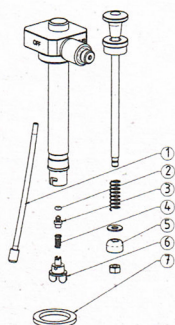

721260 FUEL PUMP (FÖR MULTIFUEL & OMNIFUEL)