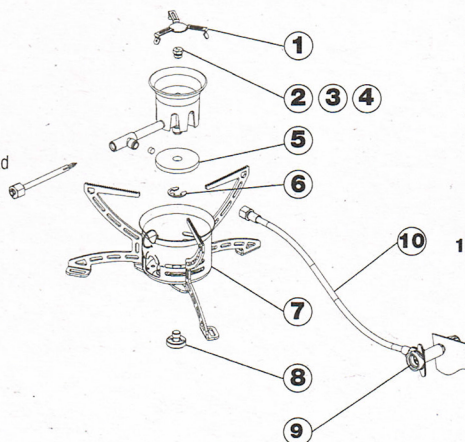

### 328883/84 MULTIFUEL

- 1: 732440 O-ring
- 2: 721360 Hose incl. valve
- 3: 730680 Flame spreader
- 4: 730670 Jet nipple 0.28 mm
- 5: 730660 Jet nipple 0.35 mm
- 6: 730640 Gasket
- 7: 721450 Priming pad
- 8: 730610 Cleaning wire
- 9: 732220 Stove body
- 10: 730630 Washer
- 11: 730620 Brass nut
- 731860 Multi tool
- 731910 Cleaning needle
- 721290 Service & maintenance kit

### 328894 MULTIFUEL EX (2007-2010)

- 1: 731870 Flame spreader
- 2: 730670 Jet nipple 0.28 mm
- 3: 731800 Jet nipple 0.37 mm
- 4: 731790 Jet nipple 0.45 mm
- 5: 731780 Priming pad
- 6: 733940 Stove body
- 7: 731940 Brass screw
- 732440 O-ring
- 721360 Hose incl. valve
- 731860 Multi tool
- 733930 Multi tool
- 731910 Cleaning needle
- 731770 Service & maintenance kit
- 734960 Pump connection part for 732230 & 732231

### 328984 OMNIFUEL

- 1: 731870 - Flame spreader
- 2: 730670 - Jet nipple 0.28 mm
- 3: 731800 - Jet nipple 0.37 mm
- 4: 731790 - Jet nipple 0.45 mm
- 5: 731780 - Priming pad
- 6: 731880 - Holder for priming pad
- 7: 733940 - Stove body
- 8: 732440 - O-ring
- 9: 731930 - Hose incl. valve
- 10: 731900 - Spindle incl. o-ring
- 11: 731940 - Brass screw
- 12: 731920 - Thread handle
- 731860 - Multi tool
- 731910 - Cleaning needle

### 328894 MULTIFUEL EX

- 1: 731870 - Flame spreader
- 2: 730670 - Jet nipple 0.28 mm
- 3: 737230 - Jet nipple 0.32 mm
- 4: 731800 - Jet nipple 0.37 mm
- 5: 731780 - Priming pad
- 6: 731880 - Holder for priming pad
- 7: 733940 - Stove body
- 8: 731940 - Brass screw
- 9: 732440 - O-ring
- 10: 731930 - Hose incl. valve
- 731860 - Multi tool
- 731910 - Cleaning needle