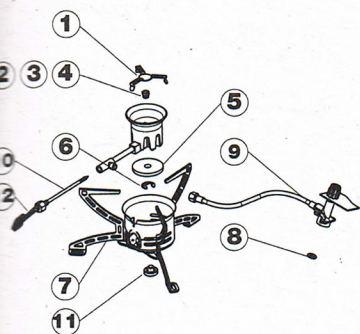

### 328883/84 MULTIFUEL

- 1: 732440 O-ring
- 2: 721360 Hose incl. valve
- 3: 730680 Flame spreader
- 4: 730670 Jet nipple 0.28 mm
- 5: 730660 Jet nipple 0.35 mm
- 6: 730640 Gasket
- 7: 721450 Priming pad
- 8: 730610 Cleaning wire
- 9: 732220 Stove body
- 10: 730630 Washer
- 11: 730620 Brass nut
- 731860 Multi tool
- 731910 Cleaning needle
- 721290 Service & maintenance kit

### 328894 MULTIFUEL EX (2007-2010)

- 1: 731870 Flame spreader
- 2: 730670 Jet nipple 0.28 mm
- 3: 731800 Jet nipple 0.37 mm
- 4: 731790 Jet nipple 0.45 mm
- 5: 731780 Priming pad
- 6: 733940 Stove body
- 7: 731940 Brass screw
- 732440 O-ring
- 721360 Hose incl. valve
- 731860 Multi tool
- 733930 Multi tool
- 731910 Cleaning needle
- 731770 Service & maintenance kit
- 734960 Pump connection part for 732230 & 732231

### 328984 OMNIFUEL

- 1: 731870 - Flame spreader
- 2: 730670 - Jet nipple 0.28 mm
- 3: 731800 - Jet nipple 0.37 mm
- 4: 731790 - Jet nipple 0.45 mm
- 5: 731780 - Priming pad
- 6: 731880 - Holder for priming pad
- 7: 733940 - Stove body
- 8: 732440 - O-ring
- 9: 731930 - Hose incl. valve
- 10: 731900 - Spindle incl. o-ring
- 11: 731940 - Brass screw
- 12: 731920 - Thread handle
- 731860 - Multi tool
- 731910 - Cleaning needle

### 328894 MULTIFUEL EX

- 1: 731870 - Flame spreader
- 2: 730670 - Jet nipple 0.28 mm
- 3: 737230 - Jet nipple 0.32 mm
- 4: 731800 - Jet nipple 0.37 mm
- 5: 731780 - Priming pad
- 6: 731880 - Holder for priming pad
- 7: 733940 - Stove body
- 8: 731940 - Brass screw
- 9: 732440 - O-ring
- 10: 731930 - Hose incl. valve
- 731860 - Multi tool
- 731910 - Cleaning needle