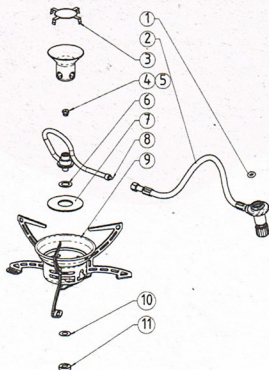

### 327883 VARIFUEL

- 1: 730650 O-ring (for old fuel pump)
- 732930 O-ring (for ErgoPump)
- 2: 721860 Hose (for old fuel pump)
- 732490 Hose (for ErgoPump)
- 3: 730680 Flame spreader
- 4: 730670 Jet nipple 0.28 mm
- 5: 730660 Jet nipple 0.35 mm
- 6: 730640 Gasket
- 7: 721450 Priming pad
- 8: 730610 Cleaning wire
- 9: 732220 Stove body
- 10: 730630 Washer
- 11: 730620 Brass nut
- 731860 Multi tool
- 731910 Cleaning needle
- 721290 Service & maintenance kit

### 328883/84 MULTIFUEL

- 1: 732440 O-ring
- 2: 721360 Hose incl. valve
- 3: 730680 Flame spreader
- 4: 730670 Jet nipple 0.28 mm
- 5: 730660 Jet nipple 0.35 mm
- 6: 730640 Gasket
- 7: 721450 Priming pad
- 8: 730610 Cleaning wire
- 9: 732220 Stove body
- 10: 730630 Washer
- 11: 730620 Brass nut
- 731860 Multi tool
- 731910 Cleaning needle
- 721290 Service & maintenance kit

### 328894 MULTIFUEL EX (2007-2010)

- 1: 731870 Flame spreader
- 2: 730670 Jet nipple 0.28 mm
- 3: 731800 Jet nipple 0.37 mm
- 4: 731790 Jet nipple 0.45 mm
- 5: 731780 Priming pad
- 6: 733940 Stove body
- 7: 731940 Brass screw
- 732440 O-ring
- 721360 Hose incl. valve
- 731860 Multi tool
- 733930 Multi tool
- 731910 Cleaning needle
- 731770 Service & maintenance kit
- 734960 Pump connection part for 732230 & 732231

### 328984 OMNIFUEL

- 1: 731870 - Flame spreader
- 2: 730670 - Jet nipple 0.28 mm
- 3: 731800 - Jet nipple 0.37 mm
- 4: 731790 - Jet nipple 0.45 mm
- 5: 731780 - Priming pad
- 6: 731880 - Holder for priming pad
- 7: 733940 - Stove body
- 8: 732440 - O-ring
- 9: 731930 - Hose incl. valve
- 10: 731900 - Spindle incl. o-ring
- 11: 731940 - Brass screw
- 12: 731920 - Thread handle
- 731860 - Multi tool
- 731910 - Cleaning needle